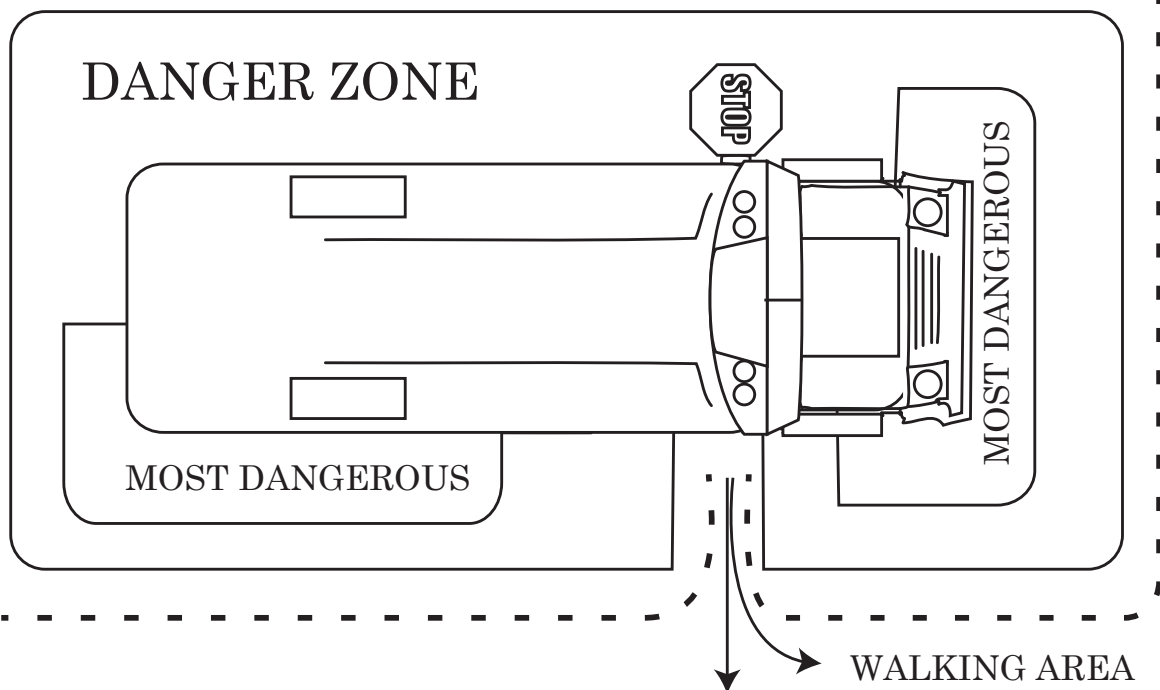

BUSDRIVER

BUSSTOP

CROSSWALK

DANGERZONE

EMERGENCYEXIT

FLASHINGLIGHTS

SAFETY

SEATBELT

STAYSEATED

STOPSIGN

YELLOWBUS

Walking to the School Bus

Circle True or False

1. Always run to the bus stop. **True or False**
2. Go to the bus stop about five minutes before the bus is scheduled to arrive. **True or False**
3. Wait in a safe place away from the road. **True or False**
4. Always play with your friends while waiting for the bus. **True or False**

STOP MAZE

Always wait until your bus comes to a complete STOP and the doors open.

KNOW THE DANGER ZONE

I CAN RIDE MY BUS SAFELY

Across

1. Always look for these before crossing to the bus.
5. The number of minutes you should arrive at the bus stop before the bus is scheduled to arrive.
6. Always look both ways before you cross this.
7. You should never do this on the way to the bus.